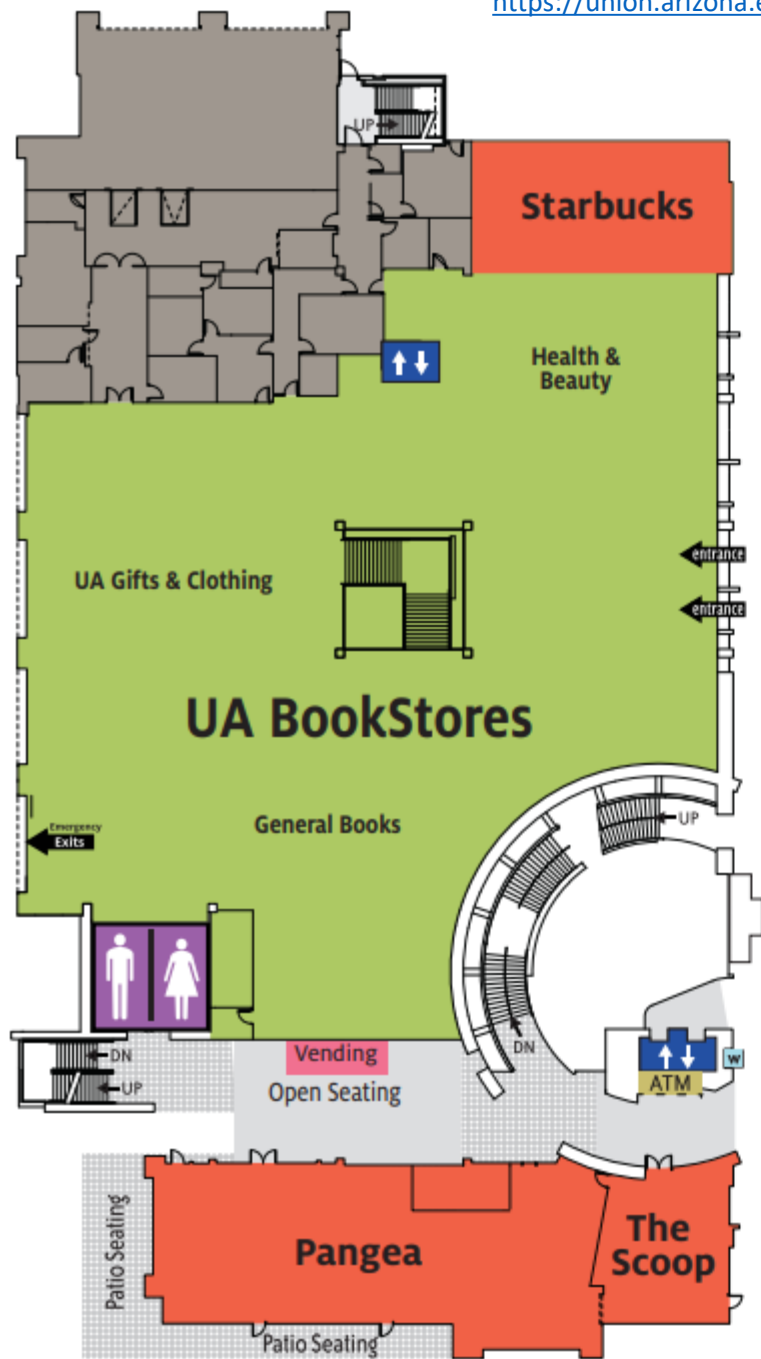

Training location

Santa Cruz room

Student Union Memorial Center (in red square)

1303 E University Blvd, Tucson, AZ 85719

On campus parking garage (in blue square): the garages are ranked according to the probability of finding a parking space. The 2nd St garage, though is closest to the Student Union, is most difficult to find a parking space especially in the morning hours around 9:00am when all the students are rushing into classes. The other garages are about a 10 minutes walk to the Student Union.

1. Highland Garage
2. Park Ave Garage
3. Main Gate Garage
4. Tyndall Ave Garage
5. Sixth St Garage
6. Cherry Ave Garage
7. Second St Garage

For more information on parking on the campus, see the following link:

<https://parking.arizona.edu/parking/maps/>

Lyft or Uber:

The purple 'X' marks the traffic circle north of the Student Union where cars can park temporary to pick-up or drop-off passengers. If you are taking Lyft or Uber, tell them you want to go to the UA Student Union Memorial Center at Mountain Ave and 2nd St. You will be dropped off there.

<https://map.arizona.edu/>

Ground floor map of the student union. Our training room is on the 2nd floor at the south end of the SUMC Canyon. See next page. The highlighted staircase is closest to our training room.