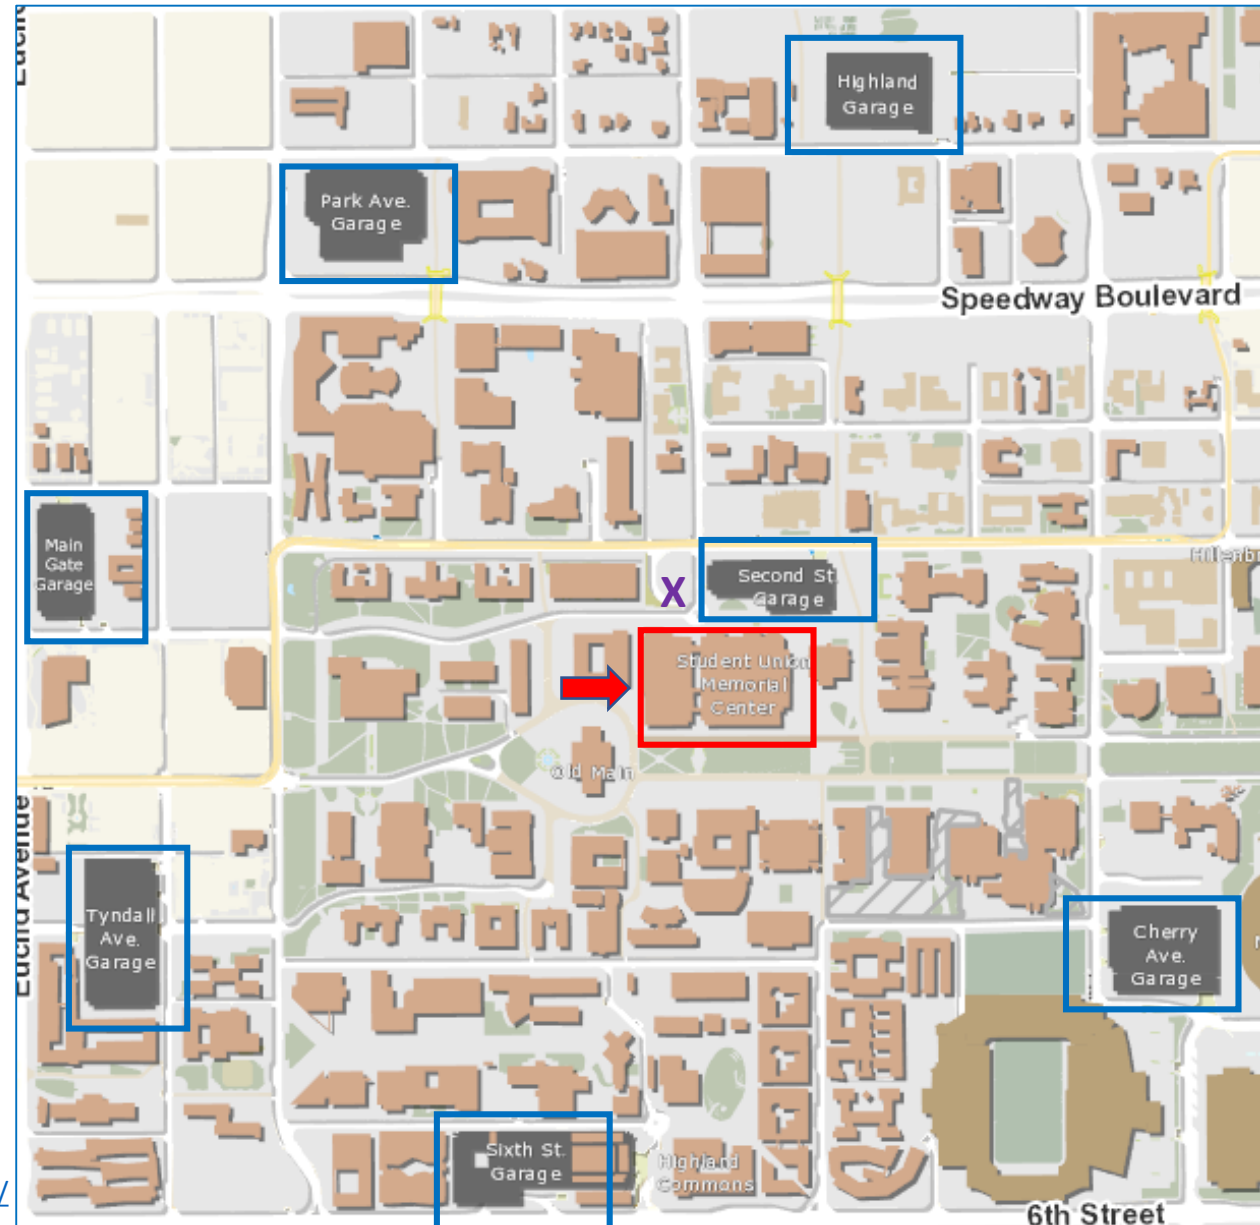

Training location

Santa Cruz room

Student Union Memorial Center (in red square)

1303 E University Blvd, Tucson, AZ 85719

On campus parking garage (in blue square): the garages are ranked according to the probability of finding a parking space. The 2nd St garage, though is closest to the Student Union, is most difficult to find a parking space especially in the morning hours around 9:00am when all the students are rushing into classes. The other garages are about a 10 minutes walk to the Student Union.

1. Highland Garage
2. Park Ave Garage
3. Main Gate Garage
4. Tyndall Ave Garage
5. Sixth St Garage
6. Cherry Ave Garage
7. Second St Garage

For more information on parking on the campus, see the following link:

<https://parking.arizona.edu/parking/maps/>

Lyft or Uber:

The purple 'X' marks the traffic circle north of the Student Union where cars can park temporary to pick-up or drop-off passengers. If you are taking Lyft or Uber, tell them you want to go to the UA Student Union Memorial Center at Mountain Ave and 2nd St. You will be dropped off there.

<https://map.arizona.edu/>

Ground floor map of the student union. Our training room is on the 2nd floor at the south end of the SUMC Canyon. See next page. The highlighted staircase is closest to our training room.